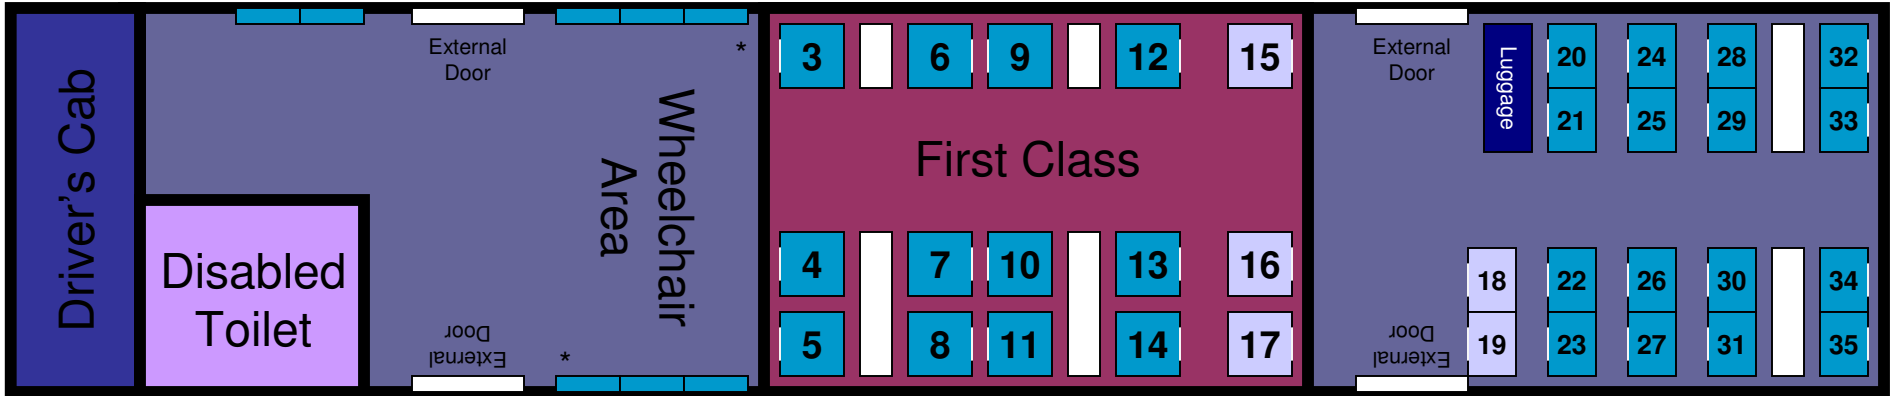

Coach A: First & Standard Class, Wheelchair Area, Disabled Toilet

Class 185 Seating Plan

Coach B: Standard Class, Toilet

Coach C: Standard Class, Cycle Storage Area

* Tip up seats which are available when the area is not occupied by wheelchairs/cycles