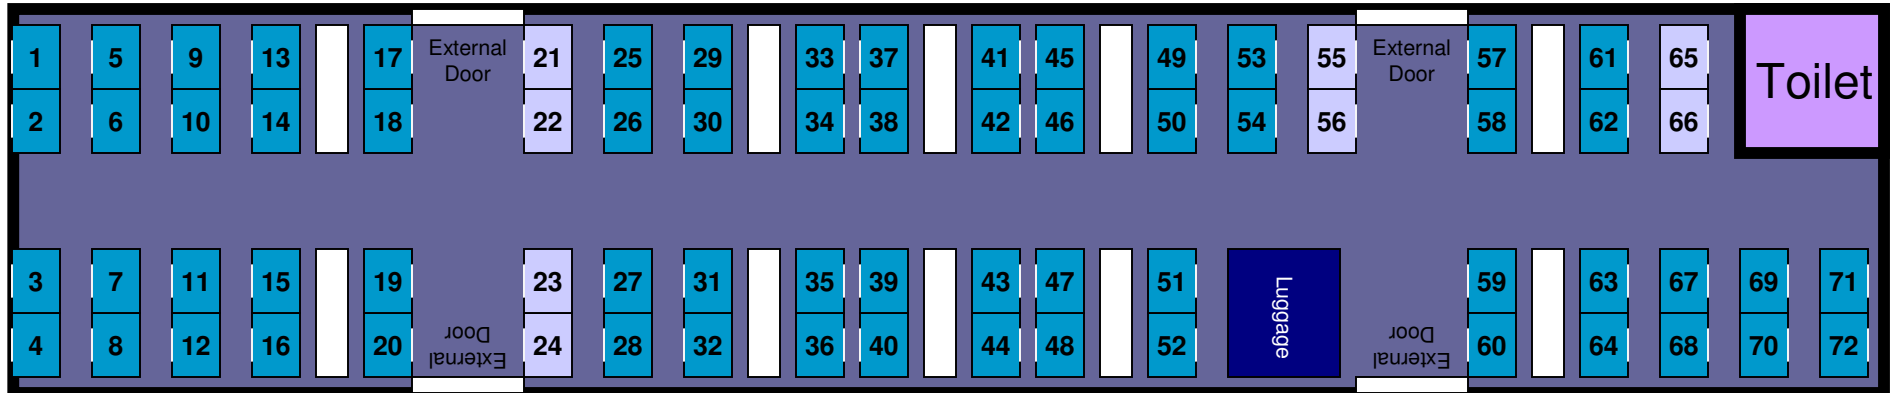

Coach A: First & Standard Class, Wheelchair Area, Disabled Toilet

Class 185 Seating Plan

Coach B: Standard Class, Toilet

Coach C: Standard Class, Cycle Storage Area

* Tip up seats which are available when the area is not occupied by wheelchairs/cycles