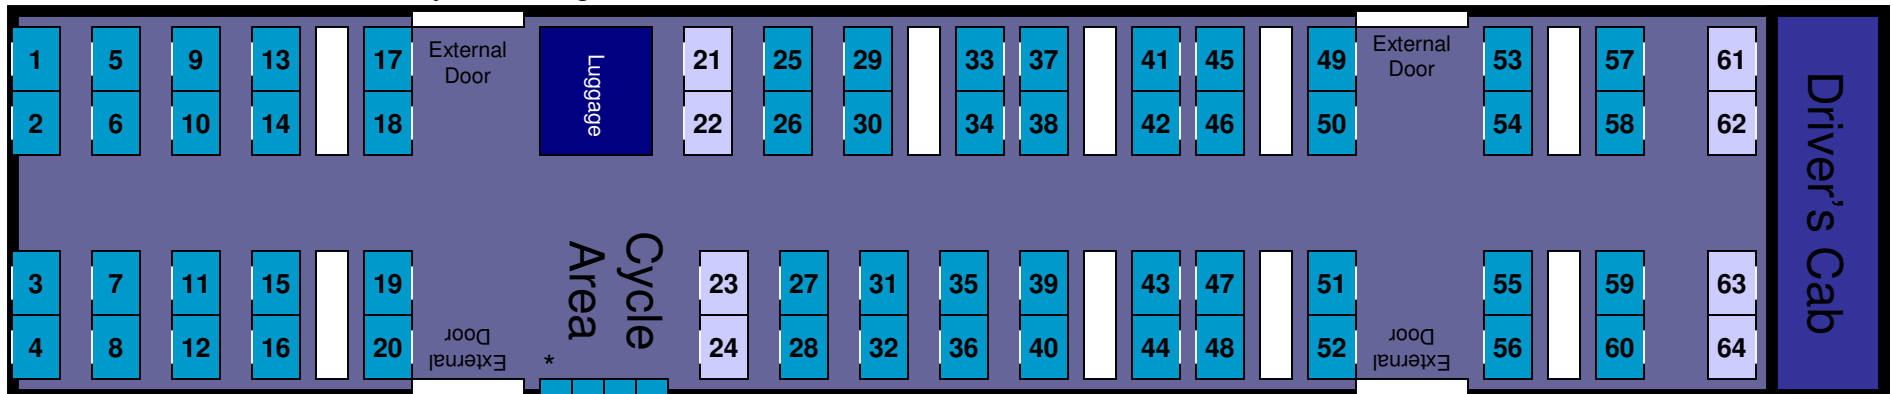

Coach A: First & Standard Class, Wheelchair Area, Disabled Toilet

Class 185 Seating Plan

Coach B: Standard Class, Toilet

Coach C: Standard Class, Cycle Storage Area

* Tip up seats which are available when the area is not occupied by wheelchairs/cycles