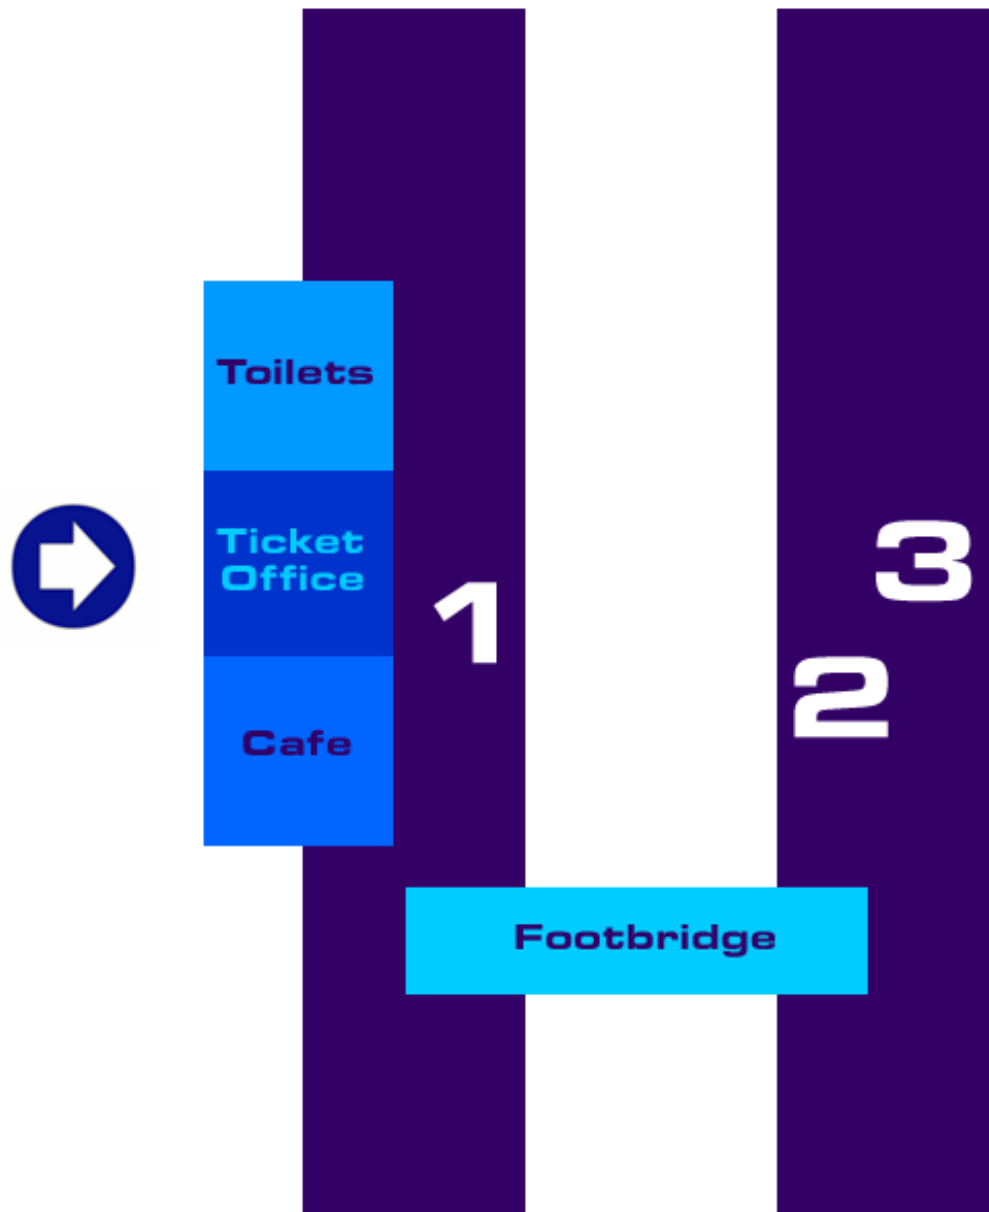

Grimsby Town

Platform 1 - Trains to Cleethorpes

**Platform 2 - Trains to Barton,
Barnetby, Scunthorpe
Doncaster, Sheffield
Manchester (Airport),
Saturdays: Brigg, Gainsborough
Early/Late: Lincoln, Newark,
Nottingham**

**Platform 3 - Trains to Barnetby,
Lincoln, Newark**

Entrance