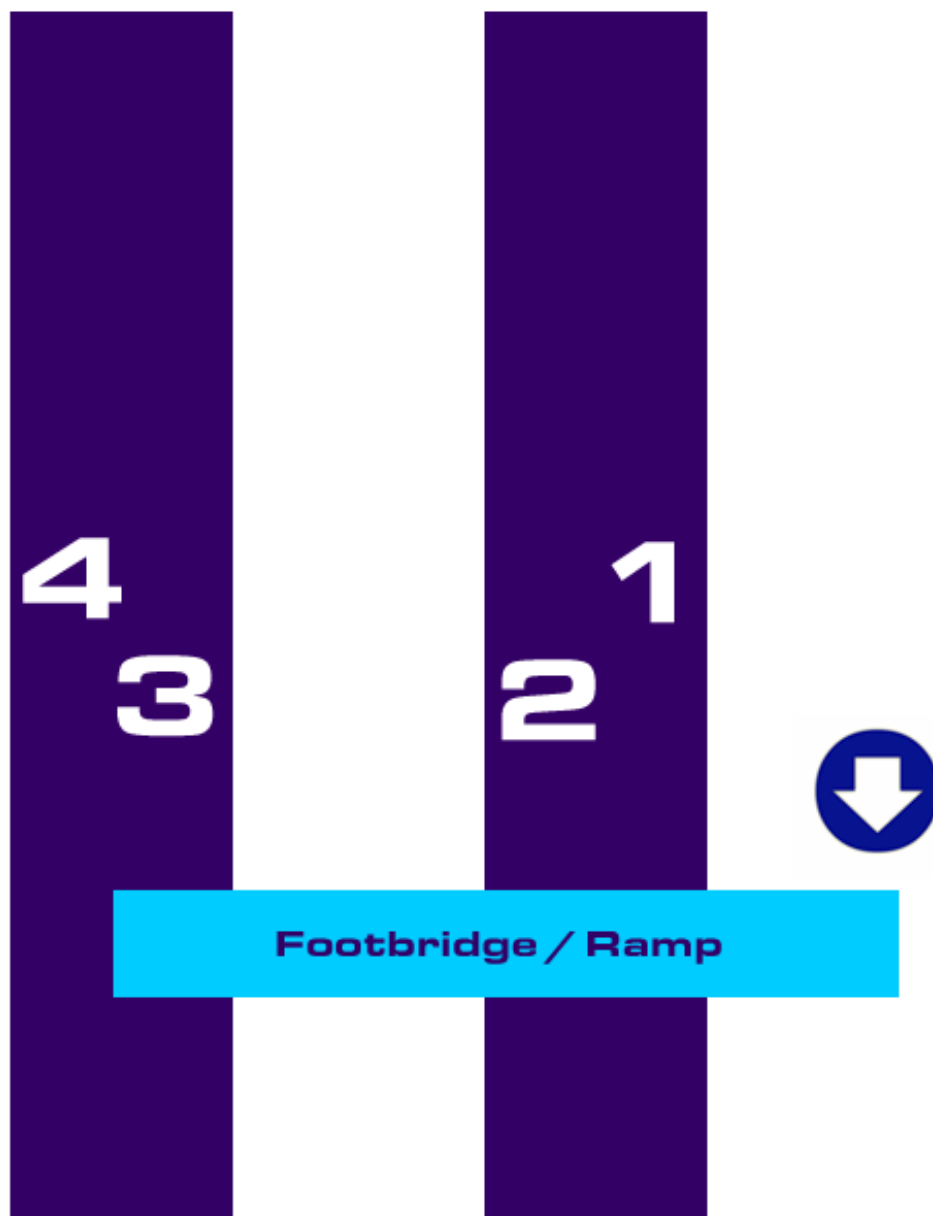

Barnetby

- Platform 1 - Not in regular use**
- Platform 2 - Trains to Habrough, Grimsby, Cleethorpes**
- Platform 3 - Trains to Scunthorpe, Doncaster, Sheffield, Manchester (Airport), Lincoln, Newark, Nottingham**
- Saturdays: Brigg, Gainsborough**
- Platform 4 - Not in regular use**

Entrance