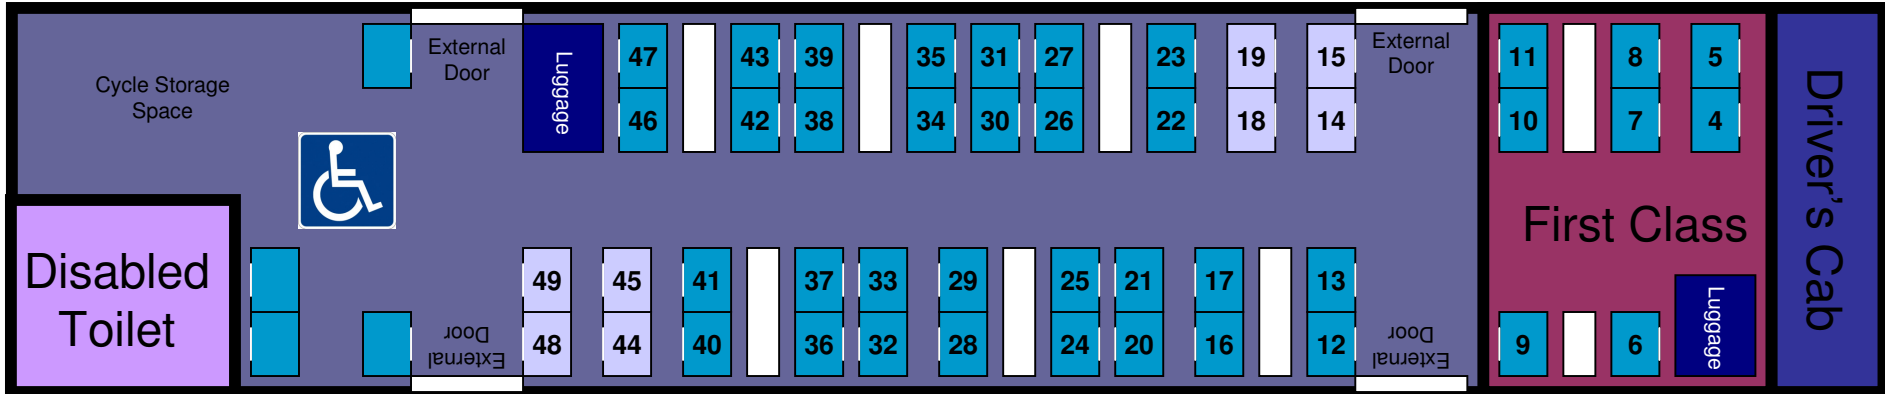

Coach A: First & Standard Class, Wheelchair Area, Disabled Toilet, Cycle Storage

Class 170 Seating Plan

Coach B: Standard Class, Toilet